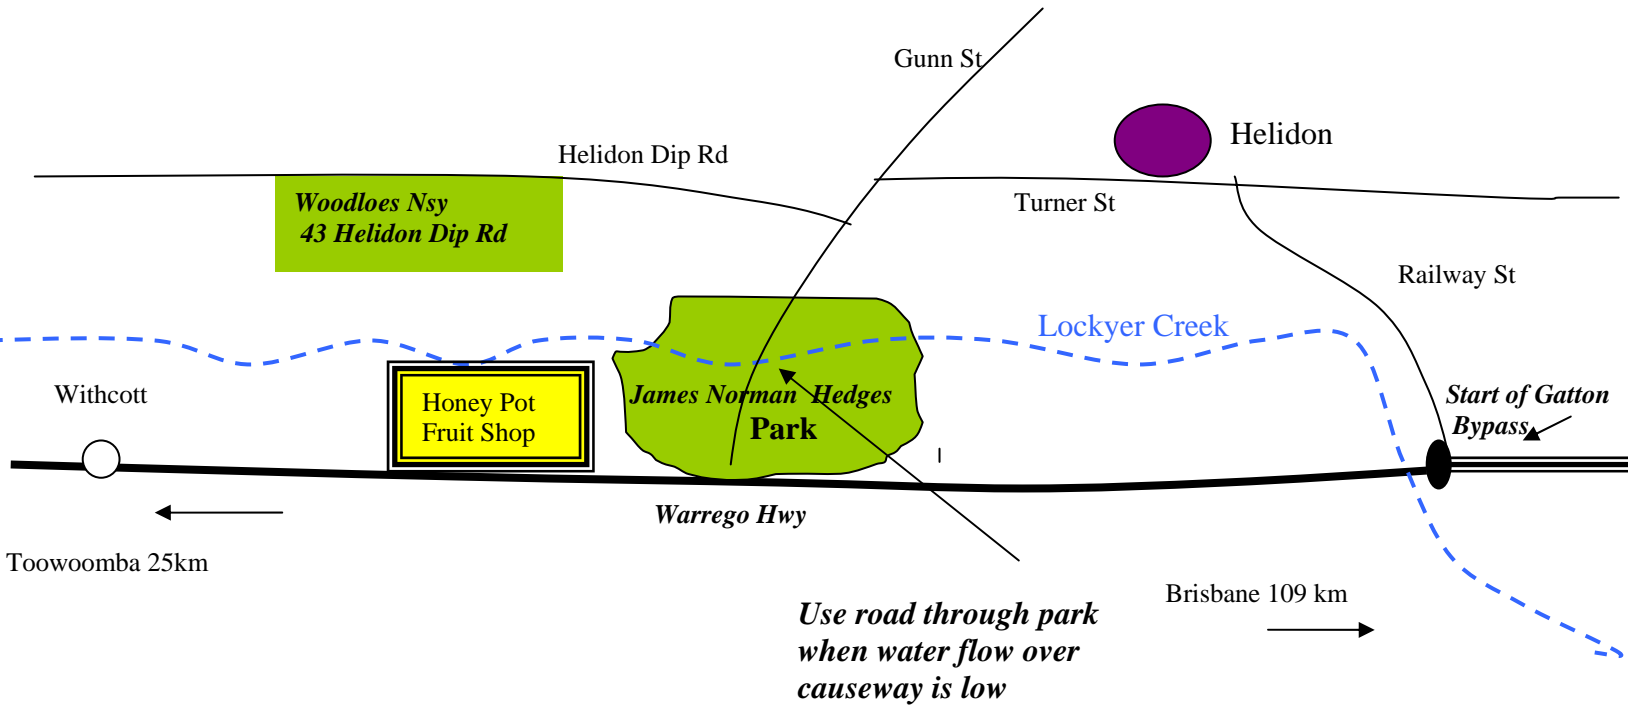

Directions to Australis Plants

Australis Plants operates out of Woodloes Nsy
43 Helidon Dip Rd, Helidon

Nursery Visits and Interviews

BY APPOINTMENT ONLY

Phone: 07 4696 8792

NO RETAIL SALES

Commercial Groves and Nurseries Only